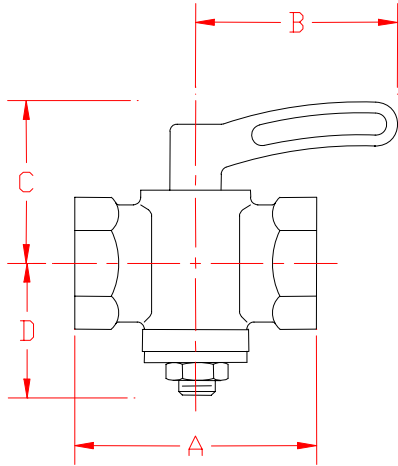

VALVES and COCKS

MODELS: 1401-CC, 1431-NV,
1461-TWC, 1481-FM-CC
1501-LPC

Revision: 0

BULLETIN
1400 & 1500

DIMENSIONS -- 1401-CC SERIES

Model Number	Pipe Size	A	B	C	D	Port Size as % Pipe Size	Weight (Lbs.)
1401-2CC	1/4"	1-11/16"	1-7/16"	1-1/8"	1-1/8"	40%	0.38
1401-3CC	3/8"	1-11/16"	1-7/16"	1-1/8"	1-1/8"		0.44
1401-4CC	1/2"	2-1/16"	1-3/4"	1-3/8"	1-1/4"		0.94
1401-6CC	3/4"	2-5/16"	2-1/4"	1-1/2"	1-3/8"		1.00
1401-8CC	1"	2-9/16"	2-1/2"	2"	1-1/2"		1.56
1401-10CC	1-1/4"	3-3/16"	3-1/8"	2-3/8"	2"		2.50
1401-12CC	1-1/2"	3-1/2"	3-3/8"	2-1/2"	2-1/8"		3.38

Consult factory for other sizes available but not listed.

2 CC - 12 CC LEVER GAS COCK
20 CC SQ. HEAD
24 CC SQ. HEAD LESS STOPS
10 psig MAXIMUM

DIMENSIONS -- 1431-NV SERIES

Model Number	Pipe Size	A	B	C	Port Size as % Pipe Size	Weight (Lbs.)
1431-2NV	1/4"	1-1/2"	1-3/4"	2-3/8"	30%	0.38
1431-3NV	3/8"	1-13/16"	2-1/8"	2-3/4"		0.56
1431-4NV	1/2"	2-1/16"	2-1/8"	3-1/8"		0.81
1431-6NV	3/4"	2-5/16"	2-1/8"	4"		1.00
1431-8NV	1"	3"	2-3/4"	4-3/8"		1.81
1431-10NV	1-1/4"	3-1/4"	2-3/4"	4-3/4"		2.75

VALVES and COCKS

BULLETIN
1400 & 1500 SERIES
PAGE NO. 2

DIMENSIONS -- 1481-FM-CC SERIES

Model Number	Pipe Size	A	B	C	D	Port Size as % Pipe Size	Weight (Lbs.)
1481-6FM-CC	3/4"	3-3/4"	8-1/8"	4-1/2"	1/8"	Full Port	2.25
1481-8FM-CC	1"	4-1/4"	9-9/16"	4-7/8"	1/8"		3.50
1481-10FM-CC	1-1/4"	5"	9-9/16"	5-9/16"	1/8"		6.00
1481-12FM-CC	1-1/2"	5"	9-9/16"	5-9/16"	1/8"		9.00