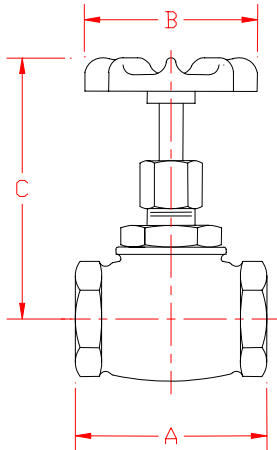

VALVES and COCKS

MODELS: 1401-CC, 1431-NV,
1461-TWC, 1481-FM-CC
1501-LPC

Revision: 0

BULLETIN
1400 & 1500

DIMENSIONS -- 1401-CC SERIES

Model Number	Pipe Size	A	B	C	D	Port Size as % Pipe Size	Weight (Lbs.)
1401-2CC	1/4"	1-11/16"	1-7/16"	1-1/8"	1-1/8"	40%	0.38
1401-3CC	3/8"	1-11/16"	1-7/16"	1-1/8"	1-1/8"		0.44
1401-4CC	1/2"	2-1/16"	1-3/4"	1-3/8"	1-1/4"		0.94
1401-6CC	3/4"	2-5/16"	2-1/4"	1-1/2"	1-3/8"		1.00
1401-8CC	1"	2-9/16"	2-1/2"	2"	1-1/2"		1.56
1401-10CC	1-1/4"	3-3/16"	3-1/8"	2-3/8"	2"		2.50
1401-12CC	1-1/2"	3-1/2"	3-3/8"	2-1/2"	2-1/8"		3.38

Consult factory for other sizes available but not listed.

2 CC - 12 CC LEVER GAS COCK
20 CC SQ. HEAD
24 CC SQ. HEAD LESS STOPS
10 psig MAXIMUM

DIMENSIONS -- 1431-NV SERIES

Model Number	Pipe Size	A	B	C	Port Size as % Pipe Size	Weight (Lbs.)
1431-2NV	1/4"	1-1/2"	1-3/4"	2-3/8"	30%	0.38
1431-3NV	3/8"	1-13/16"	2-1/8"	2-3/4"		0.56
1431-4NV	1/2"	2-1/16"	2-1/8"	3-1/8"		0.81
1431-6NV	3/4"	2-5/16"	2-1/8"	4"		1.00
1431-8NV	1"	3"	2-3/4"	4-3/8"		1.81
1431-10NV	1-1/4"	3-1/4"	2-3/4"	4-3/4"		2.75

VALVES and COCKS

BULLETIN
1400 & 1500 SERIES
PAGE NO. 2

DIMENSIONS -- 1481-FM-CC SERIES

Model Number	Pipe Size	A	B	C	D	Port Size as % Pipe Size	Weight (Lbs.)
1481-6FM-CC	3/4"	3-3/4"	8-1/8"	4-1/2"	1/8"	Full Port	2.25
1481-8FM-CC	1"	4-1/4"	9-9/16"	4-7/8"	1/8"		3.50
1481-10FM-CC	1-1/4"	5"	9-9/16"	5-9/16"	1/8"		6.00
1481-12FM-CC	1-1/2"	5"	9-9/16"	5-9/16"	1/8"		9.00