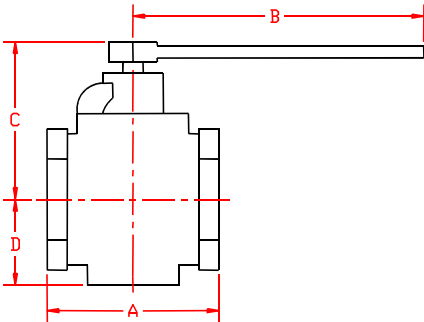

VALVES and COCKS

BULLETIN
1400 & 1500 SERIES
PAGE NO. 2

DIMENSIONS -- 1481-FM-CC SERIES

Model Number	Pipe Size	A	B	C	D	Port Size as % Pipe Size	Weight (Lbs.)
1481-6FM-CC	3/4"	3-3/4"	8-1/8"	4-1/2"	1/8"	Full Port	2.25
1481-8FM-CC	1"	4-1/4"	9-9/16"	4-7/8"	1/8"		3.50
1481-10FM-CC	1-1/4"	5"	9-9/16"	5-9/16"	1/8"		6.00
1481-12FM-CC	1-1/2"	5"	9-9/16"	5-9/16"	1/8"		9.00

Consult factory for other sizes available but not listed.

6 FM-CC TO 12 FM-CC FM COCK
BRASS COCK WITH HANDLE
125 psig MAXIMUM

DIMENSIONS -- 1501-LPC SERIES

Model Number	Pipe Size	A	B	C	D	Port Size as % Pipe Size	Weight (Lbs.)
1501-4LPC	1/2"	3-5/8"	7"	3-3/8"	1-13/16"	Full Port	4.38
1501-6LPC	3/4"	3-5/8"	7"	3-3/8"	1-13/16"		4.44
1501-8LPC	1"	3-7/8"	7"	3-3/8"	1-13/16"		4.69
1501-10LPC	1-1/4"	5"	7"	3-13/16"	2-5/8"		6.63
1501-12LPC	1-1/2"	5"	7"	3-13/16"	2-5/8"		8.50
1501-16LPC	2"	5-3/4"	12"	5-1/16"	3-1/16"		14.75
1501-20LPC	2-1/2"	6-3/4"	12"	5-5/16"	3-1/4"		45.00
1501-24LPC	3"	7-1/2"	18"	6-11/16"	4-1/8"		69.00
1501-32LPC	4"	10"	24"	7-1/2"	5-1/8"		85.00