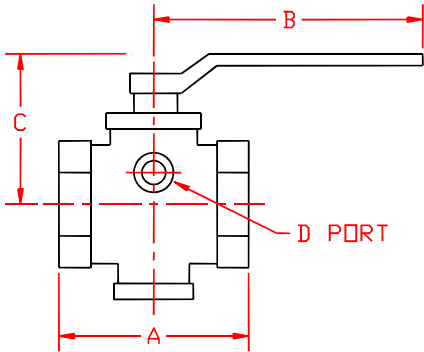

Consult factory for other sizes available but not listed.

2 CC - 12 CC LEVER GAS COCK
20 CC SQ. HEAD
24 CC SQ. HEAD LESS STOPS
10 psig MAXIMUM

DIMENSIONS -- 1431-NV SERIES

Model Number	Pipe Size	A	B	C	Port Size as % Pipe Size	Weight (Lbs.)
1431-2NV	1/4"	1-1/2"	1-3/4"	2-3/8"	30%	0.38
1431-3NV	3/8"	1-13/16"	2-1/8"	2-3/4"		0.56
1431-4NV	1/2"	2-1/16"	2-1/8"	3-1/8"		0.81
1431-6NV	3/4"	2-5/16"	2-1/8"	4"		1.00
1431-8NV	1"	3"	2-3/4"	4-3/8"		1.81
1431-10NV	1-1/4"	3-1/4"	2-3/4"	4-3/4"		2.75

VALVES and COCKS

BULLETIN
1400 & 1500 SERIES
PAGE NO. 2

DIMENSIONS -- 1481-FM-CC SERIES

Model Number	Pipe Size	A	B	C	D	Port Size as % Pipe Size	Weight (Lbs.)
1481-6FM-CC	3/4"	3-3/4"	8-1/8"	4-1/2"	1/8"	Full Port	2.25
1481-8FM-CC	1"	4-1/4"	9-9/16"	4-7/8"	1/8"		3.50
1481-10FM-CC	1-1/4"	5"	9-9/16"	5-9/16"	1/8"		6.00
1481-12FM-CC	1-1/2"	5"	9-9/16"	5-9/16"	1/8"		9.00

Consult factory for other sizes available but not listed.

6 FM-CC TO 12 FM-CC FM COCK
BRASS COCK WITH HANDLE
125 psig MAXIMUM

DIMENSIONS -- 1501-LPC SERIES

Model Number	Pipe Size	A	B	C	D	Port Size as % Pipe Size	Weight (Lbs.)
1501-4LPC	1/2"	3-5/8"	7"	3-3/8"	1-13/16"	Full Port	4.38
1501-6LPC	3/4"	3-5/8"	7"	3-3/8"	1-13/16"		4.44
1501-8LPC	1"	3-7/8"	7"	3-3/8"	1-13/16"		4.69
1501-10LPC	1-1/4"	5"	7"	3-13/16"	2-5/8"		6.63
1501-12LPC	1-1/2"	5"	7"	3-13/16"	2-5/8"		8.50
1501-16LPC	2"	5-3/4"	12"	5-1/16"	3-1/16"		14.75
1501-20LPC	2-1/2"	6-3/4"	12"	5-5/16"	3-1/4"		45.00
1501-24LPC	3"	7-1/2"	18"	6-11/16"	4-1/8"		69.00
1501-32LPC	4"	10"	24"	7-1/2"	5-1/8"		85.00